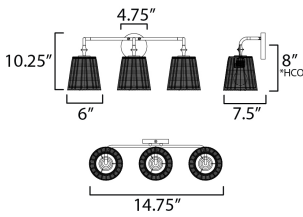

LAMPING

INPUT VOLTAGE : 120V
BULB : 3 x 60W Incandescent E26 Medium , 180W Total
BULB INCLUDED : (Not Included)
DIMMABLE :
LIGHTING_DIRECTION : Up/Down