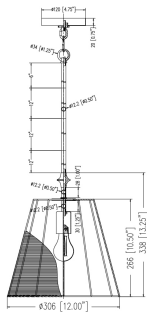

**MEASUREMENTS**

- DIMENSION : 12" L x 12" W x 13.25" H
- MAX OAH : 60" OAH
- CANOPY : 4.75" W x 0.75" H x 4.75" L
- HANGING WEIGHT : 3.41 lb

**LAMPING**

- INPUT VOLTAGE : 120V
- BULB : 1 x 60W Incandescent E26 Medium , 60W Total
- BULB INCLUDED : (Not Included)
- DIMMABLE : Triac or ELV (Phase Dim)