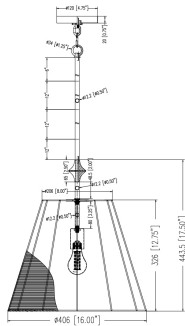

**MEASUREMENTS**

- DIMENSION : 16" L x 16" W x 17.5" H
- MAX OAH : 64.25" OAH
- CANOPY : 4.75" W x 0.75" H x 4.75" L
- HANGING WEIGHT : 4.84 lb

**LAMPING**

- INPUT VOLTAGE : 120V
- BULB : 1 x 60W Incandescent E26 Medium , 60W Total
- BULB INCLUDED : (Not Included)
- DIMMABLE : Triac or ELV (Phase Dim)