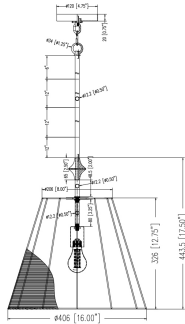

MEASUREMENTS

- DIMENSION : 16" L x 16" W x 17.5" H
- MAX OAH : 64.25" OAH
- CANOPY : 4.75" W x 0.75" H x 4.75" L
- HANGING WEIGHT : 4.84 lb

LAMPING

- INPUT VOLTAGE : 120V
- BULB : 1 x 60W Incandescent E26 Medium , 60W Total
- BULB INCLUDED : (Not Included)
- DIMMABLE : Triac or ELV (Phase Dim)