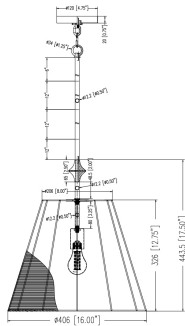

MEASUREMENTS

- DIMENSION : 16" L x 16" W x 17.5" H
- MAX OAH : 64.25" OAH
- CANOPY : 4.75" W x 0.75" H x 4.75" L
- HANGING WEIGHT : 4.84 lb

LAMPING

- INPUT VOLTAGE : 120V
- BULB : 1 x 60W Incandescent E26 Medium , 60W Total
- BULB INCLUDED : (Not Included)
- DIMMABLE : Triac or ELV (Phase Dim)