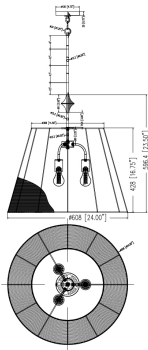

MEASUREMENTS

- DIMENSION : 24" L x 24" W x 23.5" H
- MAX OAH : 70.25" OAH
- CANOPY : 4.75" W x 0.75" H x 4.75" L
- HANGING WEIGHT : 7.7 lb

LAMPING

- INPUT VOLTAGE : 120V
- BULB : 3 x 60W Incandescent E26 Medium , 180W Total
- BULB INCLUDED : (Not Included)
- DIMMABLE : Triac or ELV (Phase Dim)