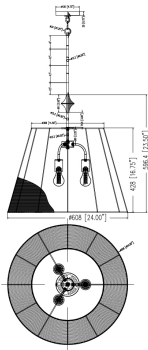

**MEASUREMENTS**

- DIMENSION : 24" L x 24" W x 23.5" H
- MAX OAH : 70.25" OAH
- CANOPY : 4.75" W x 0.75" H x 4.75" L
- HANGING WEIGHT : 7.7 lb

**LAMPING**

- INPUT VOLTAGE : 120V
- BULB : 3 x 60W Incandescent E26 Medium , 180W Total
- BULB INCLUDED : (Not Included)
- DIMMABLE : Triac or ELV (Phase Dim)