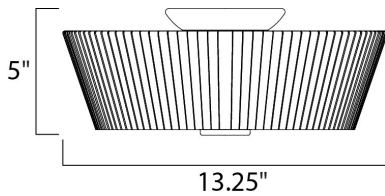

PRODUCT DESCRIPTION

The classic Finesse collection features sweeping oval tube arms that transition to sculptured fonts. The pleated glass shade in Dusty White or Frost shed a warm diffused light. The body is finished in Satin Nickel or Oil Rubbed Bronze.

MEASUREMENTS

DIMENSION : 13.25" L x 13.25" W x 5" H
 HANGING WEIGHT : 3.78 lb

LAMPING

INPUT VOLTAGE : 120V
 BULB : 3 x 60W Incandescent E26 Medium , 180W Total
 BULB INCLUDED : (Not Included)
 DIMMABLE : Yes