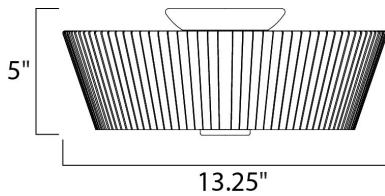

PRODUCT DESCRIPTION

The classic Finesse collection features sweeping oval tube arms that transition to sculptured fonts. The pleated glass shade in Dusty White or Frost shed a warm diffused light.

MEASUREMENTS

DIMENSION : 13.25" L x 13.25" W x 5" H
HANGING WEIGHT : 3.78 lb

LAMPING

INPUT VOLTAGE : 120V
BULB : 3 x 60W Incandescent E26 Medium , 180W Total
BULB INCLUDED : (Not Included)
DIMMABLE : Yes

FINISHES OPTION

Satin Nickel (SN)

GLASS

Frosted FT

MATERIAL

Steel, Glass

RATINGS

cULus
Dry Location

ADDITIONAL

OPERATING TEMPERATURE:
-20°C (-4°F), 40°C (104°F)

Always consult a qualified electrician before installing any lighting product.