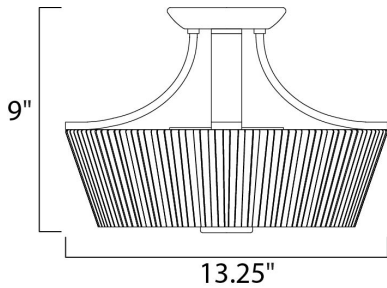

PRODUCT DESCRIPTION

The classic Finesse collection features sweeping oval tube arms that transition to sculptured fonts. The pleated glass shade in Dusty White or Frost shed a warm diffused light.

MEASUREMENTS

DIMENSION : 13.25" L x 13.25" W x 9" H
HANGING WEIGHT : 5.82 lb

LAMPING

INPUT VOLTAGE : 120V
BULB : 3 x 60W Incandescent E26 Medium , 180W Total
BULB INCLUDED : (Not Included)
DIMMABLE :

FINISHES OPTION

Satin Nickel (SN)

GLASS

Frosted FT

MATERIAL

Steel, Glass

RATINGS

cULus
Dry Location

ADDITIONAL

OPERATING TEMPERATURE:
-20°C (-4°F), 40°C (104°F)

Always consult a qualified electrician before installing any lighting product.