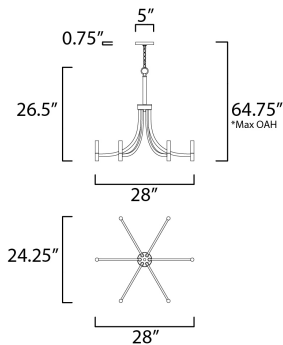

MEASUREMENTS

- DIMENSION : 28" W x 26.5" H
- MAX OAH : 64.75" OAH
- CANOPY : 5" W x 0.75" H x 5" L
- HANGING WEIGHT : 6.75 lb

LAMPING

- INPUT VOLTAGE : 120V
- BULB : 6 x 60W Incandescent E12 Candelabra , 360W Total
- BULB INCLUDED : (Not Included)
- DIMMABLE :