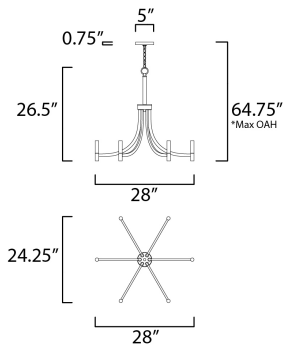

**MEASUREMENTS**

- DIMENSION : 28" W x 26.5" H
- MAX OAH : 64.75" OAH
- CANOPY : 5" W x 0.75" H x 5" L
- HANGING WEIGHT : 6.75 lb

**LAMPING**

- INPUT VOLTAGE : 120V
- BULB : 6 x 60W Incandescent E12 Candelabra , 360W Total
- BULB INCLUDED : (Not Included)
- DIMMABLE :