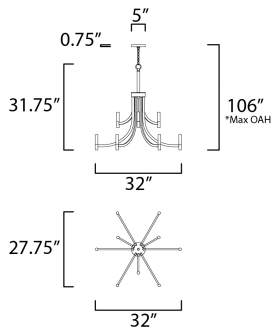

*max overall height

MEASUREMENTS

- DIMENSION : 32" W x 31.75" H
- MAX OAH : 106" OAH
- CANOPY : 5" W x 0.75" H x 5" L
- HANGING WEIGHT : 9.92 lb

LAMPING

- INPUT VOLTAGE : 120V
- BULB : 9 x 60W Incandescent E12 Candelabra , 540W Total
- BULB INCLUDED : (Not Included)
- DIMMABLE :