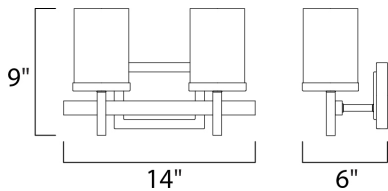

PRODUCT DESCRIPTION

Square glass shades ride upon a rectangular bar to create geometry at its best. Available in Polished Chrome with Satin White glass and Satin Nickel and white Linen glass.

MEASUREMENTS

DIMENSION : 14" W x 9" H x 6" Ext
 BACK PLATE : 6.5" W x 4.75" H x 6.25" HCO
 HANGING WEIGHT : 4.37 lb

LAMPING

INPUT VOLTAGE : 120V
 BULB : 2 x 60W Incandescent E26 Medium , 120W Total
 BULB INCLUDED : (Not Included)
 DIMMABLE :