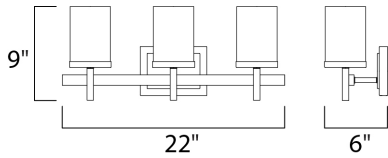

PRODUCT DESCRIPTION

Square glass shades ride upon a rectangular bar to create geometry at its best. Available in Polished Chrome with Satin White glass and Satin Nickel and white Linen glass.