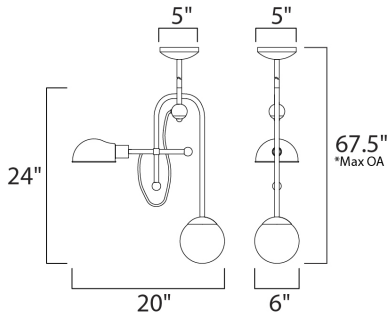

PRODUCT DESCRIPTION

An eclectic design form combining function with Mid-Century influences features articulated arms that support parabolic shades that can swivel to direct the light. Available in your choice of Bronze with Satin Brass or Black with Satin Nickel, both with opal White glass.

*max overall height

MEASUREMENTS

DIMENSION : 20" L x 6" W x 24" H
 MAX OAH : 67.5" OAH
 CANOPY : 5" W x 1.75" H x 5" L
 HANGING WEIGHT : 7.05 lb

LAMPING

INPUT VOLTAGE : 120V
 LUMENS : 1,250 Rated (750 Del.)
 BULB : 2 x 9+4W LED E26 Medium + G9 , 13W Total
 BULB INCLUDED : (Included)
 DIMMABLE : Y
 COLOR_TEMP : 3000K
 LIGHTING_DIRECTION : Directional