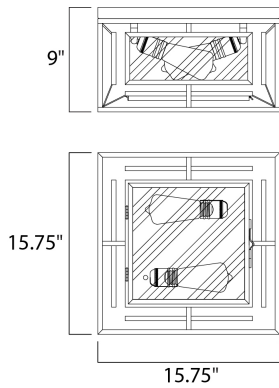

**MEASUREMENTS**

DIMENSION : 15.75" L x 15.75" W x 9" H  
 MAX OAH : 15.75" W x 1" H  
 HANGING WEIGHT : 13.2 lb

**LAMPING**

INPUT VOLTAGE : 120V  
 BULB : 2 x 60W Incandescent E26 Medium , 120W Total  
 BULB INCLUDED : (Not Included)  
 DIMMABLE :