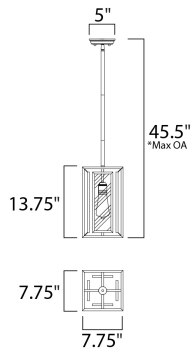

**PRODUCT DESCRIPTION**

Geometric metal frames finished in Black support panes of clear Seedy glass, provides for a refined restoration look. Add vintage bulbs (not included) to complete the authentic feel of this design.

*max overall height

MEASUREMENTS

DIMENSION : 775" L x 7.75" W x 13.75" H
 MAX OAH : 45.5" OAH
 CANOPY : 5" W x 1.25" H x 5" L
 HANGING WEIGHT : 7 lb

LAMPING

INPUT VOLTAGE : 120V
 BULB : 1 x 60W Incandescent E26 Medium , 60W Total
 BULB INCLUDED : (Included)
 DIMMABLE : Yes