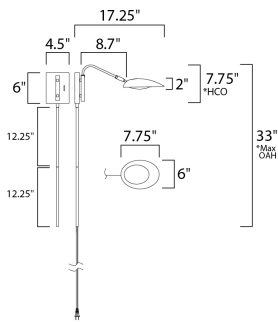

LAMPING

INPUT VOLTAGE : 120V
LUMENS : 520 Rated (455 Del.)
BULB : 1 x 6.5W LED AC Integrated , 6W Total
BULB INCLUDED : (Integrated)
DIMMABLE : Triac CL
CRI : 80 CRI
COLOR_TEMP : 3000K
LIGHTING_DIRECTION : Down