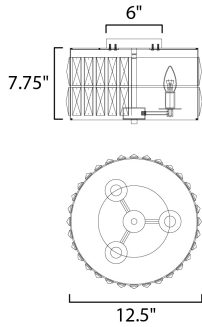

**PRODUCT DESCRIPTION**

Rectilinear Beveled Crystals bejewel a Matte Black frame creates stark contrast to this radiantly prismatic display of light. The bound crystal is fixed to the frame to reduce time spent dressing the fixture.

**MEASUREMENTS**

DIMENSION : 12.5" L x 12.5" W x 7.75" H  
 CANOPY : 6" W x 0.75" H x 6" L  
 HANGING WEIGHT : 7.26 lb

**LAMPING**

INPUT VOLTAGE : 120V  
 BULB : 3 x 40W Incandescent E12 , 120W Total  
 BULB INCLUDED : (Not Included)  
 DIMMABLE :