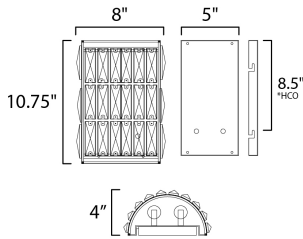

PRODUCT DESCRIPTION

Rectilinear Beveled Crystals bejewel a Matte Black frame creates stark contrast to this radiantly prismatic display of light. The bound crystal is fixed to the frame to reduce time spent dressing the fixture.

MEASUREMENTS

DIMENSION : 8" W x 10.75" H x 4" Ext
MAX OAH : 5" W x 10.25" H
HANGING WEIGHT : 3.3 lb

LAMPING

INPUT VOLTAGE : 120V
BULB : 2 x 40W Incandescent E12 , 80W Total
BULB INCLUDED : (Not Included)
DIMMABLE :
LIGHTING_DIRECTION : Omni

FINISHES OPTION

Black (BK)

GLASS

Beveled Crystal BC

MATERIAL

Steel+Crystal

RATINGS

cETLus
Dry Location
ADA

ADDITIONAL

INSTALL UP/DOWN: Up
OPERATING TEMPERATURE:
-20°C (-4°F), 40°C (104°F)

Always consult a qualified electrician before installing any lighting product.