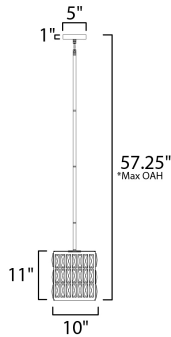

PRODUCT DESCRIPTION

Rectilinear Beveled Crystals bejewel a Matte Black frame creates stark contrast to this radiantly prismatic display of light. The bound crystal is fixed to the frame to reduce time spent dressing the fixture.

*max overall height

MEASUREMENTS

- DIMENSION : 10" W x 11" H
- MAX OAH : 57.25" OAH
- CANOPY : 5" W x 1" H x 5" L
- HANGING WEIGHT : 8.8 lb

LAMPING

- INPUT VOLTAGE : 120V
- BULB : 1 x 60W Incandescent E26 , 60W Total
- BULB INCLUDED : (Not Included)
- DIMMABLE :