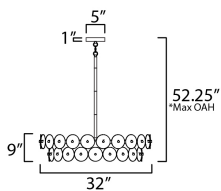

**ADDITIONAL**

OPERATING TEMPERATURE:  
-20°C (-4°F), 40°C (104°F)

**MEASUREMENTS**

- DIMENSION : 32" L x 32" W x 9" H
- MAX OAH : 52.25" OAH
- CANOPY : 5" W x 1" H x 5" L
- HANGING WEIGHT : 56.25 lb

**LAMPING**