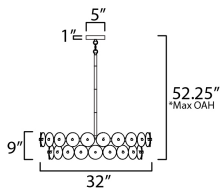

ADDITIONAL

OPERATING TEMPERATURE:
-20°C (-4°F), 40°C (104°F)

MEASUREMENTS

- DIMENSION : 32" L x 32" W x 9" H
- MAX OAH : 52.25" OAH
- CANOPY : 5" W x 1" H x 5" L
- HANGING WEIGHT : 56.25 lb

LAMPING

- INPUT VOLTAGE : 120V
- BULB : 6 x 60W Incandescent E26 Medium , 360W Total
- BULB INCLUDED : (Not Included)