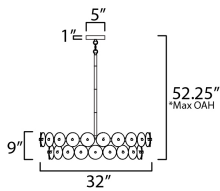

MEASUREMENTS

DIMENSION : 32" L x 32" W x 9" H
 MAX OAH : 52.25" OAH
 CANOPY : 5" W x 1" H x 5" L
 HANGING WEIGHT : 56.25 lb

LAMPING

INPUT VOLTAGE : 120V
 BULB : 6 x 60W Incandescent E26 Medium , 360W Total
 BULB INCLUDED : (Not Included)