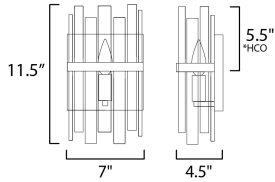

LAMPING

INPUT VOLTAGE : 120V
BULB : 1 x 60W Incandescent E12 Candelabra , 60W Total
BULB INCLUDED : (Not Included)
DIMMABLE :
LIGHTING_DIRECTION : Up