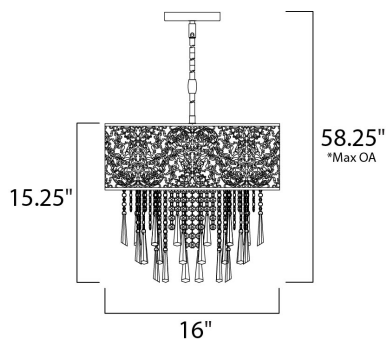

PRODUCT DESCRIPTION

The Rapture Collection's delicate pattern in Satin Nickel stainless steel creates a silhouette against the inner fabric shade available in your choice of White, Black or Red. The shimmer of crystal adds a touch of elegance to this transitional style.

*max overall height

MEASUREMENTS

- DIMENSION : 16" W x 15.25" H
- MAX OAH : 58.25" OAH
- CANOPY : 4.72" W x 0.79" H x 4.72" L
- HANGING WEIGHT : 9.26 lb

LAMPING

- INPUT VOLTAGE : 120V
- LUMENS : 3,750 Rated
- BULB : 5 x 40W Xenon G9 , 200W Total
- BULB INCLUDED : (Included)
- DIMMABLE : Yes
- COLOR_TEMP : 2900K

FINISHES OPTION

GLASS

White WT

MATERIAL

Stainless Steel, Fabric, Crystal

RATINGS

cETLus
Dry Location

ADDITIONAL