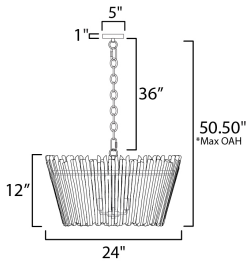

FINISHES OPTION

 Textured Bronze (TBZ)

MATERIAL

Eucalyptus, Steel

RATINGS

cULus
Dry Location

ADDITIONAL

OPERATING TEMPERATURE:
-20°C (-4°F), 40°C (104°F)

MEASUREMENTS

DIMENSION : 24" L x 24" W x 12" H
 MAX OAH : 49" OAH
 CANOPY : 5" W x 1" H x 5" L
 HANGING WEIGHT : 23.26 lb

LAMPING

INPUT VOLTAGE : 120V
 BULB : 4 x 60W Incandescent E12 Candelabra , 240W Total
 BULB INCLUDED : (Not Included)
 DIMMABLE :