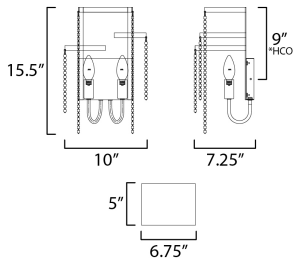

LAMPING

INPUT VOLTAGE : 120V
BULB : 2 x 60W Incandescent E12 Candelabra , 120W Total
BULB INCLUDED : (Not Included)
DIMMABLE :
LIGHTING_DIRECTION : Up