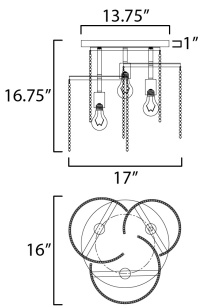

MEASUREMENTS

DIMENSION : 17" L x 16" W x 16.75" H
 CANOPY : 13.75" W x 1" H x 13.75" L
 HANGING WEIGHT : 3.7 lb

LAMPING

INPUT VOLTAGE : 120V
 BULB : 3 x 60W Incandescent E26 Medium , 180W Total
 BULB INCLUDED : (Not Included)
 DIMMABLE :