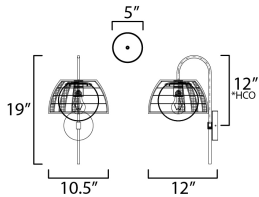

LAMPING

INPUT VOLTAGE : 120V
BULB : 1 x 60W Incandescent E26 Medium , 60W Total
BULB INCLUDED : (Not Included)
DIMMABLE :
LIGHTING_DIRECTION : Omni