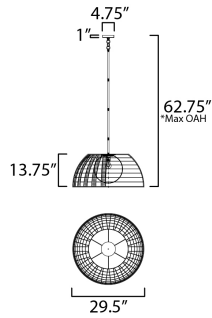

PRODUCT DESCRIPTION

Varied cotton ropes in an Off-White finish are hand woven in a decorative pattern along a metal frame finished in Gold. Housed within these artisanal shades, Satin White glass globes softly diffuse enclosed lamps.

*max overall height

MEASUREMENTS

- DIMENSION : 29.5" L x 29.5" W x 13.75" H
- MAX OAH : 62.75" OAH
- CANOPY : 4.75" W x 1" H x 4.75" L
- HANGING WEIGHT : 9.9 lb

LAMPING

- INPUT VOLTAGE : 120V
- BULB : 1 x 60W Incandescent E26 Medium , 60W Total
- BULB INCLUDED : (Not Included)
- DIMMABLE :