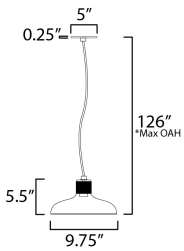

\*max overall height

**MEASUREMENTS**

- DIMENSION : 9.75" L x 9.75" W x 5.5" H
- MAX OAH : 126" OAH
- CANOPY : 5" W x 0.25" H x 5" L
- HANGING WEIGHT : 4.99 lb

**LAMPING**

- INPUT VOLTAGE : 120V
- BULB : 1 x 60W Incandescent E26 Medium , 60W Total
- BULB INCLUDED : (Not Included)
- DIMMABLE :