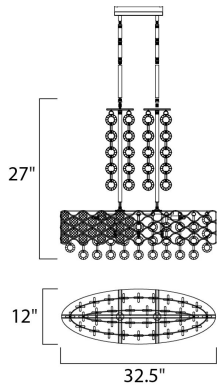

**PRODUCT DESCRIPTION**

Chains of faceted crystal rings are linked together by Polished Chrome jewelry bands that cascade from the top and through the fixture. The exterior shade of wave-like metal encases multi-faceted Beveled Crystal jewels, which sparkle from the light of the Xenon lamps included with each fixture.

**MEASUREMENTS**

DIMENSION : 32.5" L x 12" W x 27" H  
 MAX OAH : 53.75" OAH  
 HANGING WEIGHT : 28.6 lb

**LAMPING**

INPUT VOLTAGE : 120V  
 BULB : 12 x 40W Xenon G9 , 480W Total  
 BULB INCLUDED : (Included)  
 DIMMABLE : Y