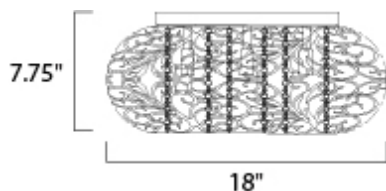

MEASUREMENTS

DIMENSION : 18" L x 18" W x 7.75" H
 CANOPY : 11.8" W x 0.75" H x 11.8" L
 HANGING WEIGHT : 6.52 lb

LAMPING

INPUT VOLTAGE : 120V
 LUMENS : 5,250 Rated
 BULB : 7 x 3W LED G9 , 21W Total
 BULB INCLUDED : (Included)
 DIMMABLE : Y
 COLOR_TEMP : 3000K