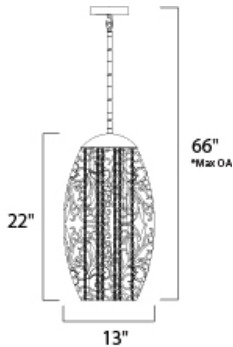

\*max overall height of fixture

**MEASUREMENTS**

DIMENSION : 13" L x 13" W x 22" H  
 MAX OAH : 66" OAH  
 HANGING WEIGHT : 12.79 lb

**LAMPING**

INPUT VOLTAGE : 120V  
 LUMENS : 4,500 Rated  
 BULB : 6 x 40W Xenon G9 , 240W Total  
 BULB INCLUDED : (Included)  
 DIMMABLE : Yes  
 COLOR\_TEMP : 2900K