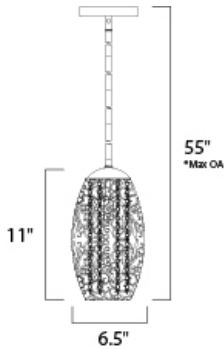

PRODUCT DESCRIPTION

The Arabesque collection's intricate patterns are formed in metal and finished in Golden Silver. Strands of crystal beads add sparkle as they shimmer through the Xenon lamps. Unique oval-shaped pendants add a touch of class to any room.

*max overall height of fixture

MEASUREMENTS

- DIMENSION : 6.5" L x 6.5" W x 11" H
- MAX OAH : 55" OAH
- CANOPY : 6" W x 0.75" H x 6" L
- HANGING WEIGHT : 3.04 lb

LAMPING

- INPUT VOLTAGE : 120V
- LUMENS : 750 Rated
- BULB : 1 x 40W Xenon G9 , 40W Total
- BULB INCLUDED : (Included)
- DIMMABLE : Yes
- COLOR_TEMP : 2900K