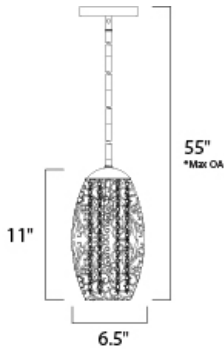

\*max overall height of fixture

**MEASUREMENTS**

- DIMENSION : 6.5" L x 6.5" W x 11" H
- MAX OAH : 55" OAH
- CANOPY : 6" W x 0.75" H x 6" L
- HANGING WEIGHT : 3.04 lb

**LAMPING**

- INPUT VOLTAGE : 120V
- LUMENS : 750 Rated
- BULB : 1 x 40W Xenon G9 , 40W Total
- BULB INCLUDED : (Included)
- DIMMABLE : Yes
- COLOR\_TEMP : 2900K