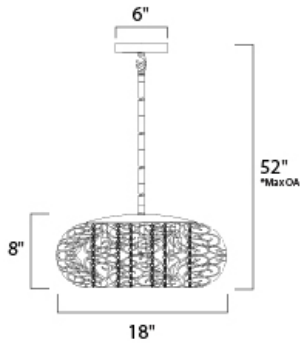

\*max overall height of fixture

**MEASUREMENTS**

- DIMENSION : 18" L x 18" W x 8" H
- MAX OAH : 52" OAH
- CANOPY : 6" W x 0.75" H x 6" L
- HANGING WEIGHT : 9.83 lb

**LAMPING**

- INPUT VOLTAGE : 120V
- LUMENS : 5,250 Rated
- BULB : 7 x 3W LED G9 , 21W Total
- BULB INCLUDED : (Included)
- DIMMABLE : Yes
- COLOR\_TEMP : 3000K