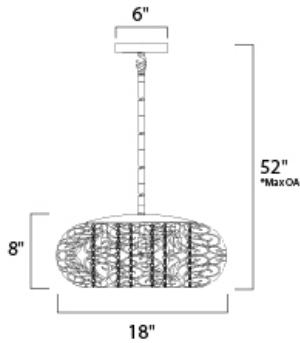

*max overall height of fixture

MEASUREMENTS

- DIMENSION : 18" L x 18" W x 8" H
- MAX OAH : 52" OAH
- CANOPY : 6" W x 0.75" H x 6" L
- HANGING WEIGHT : 9.83 lb

LAMPING

- INPUT VOLTAGE : 120V
- LUMENS : 5,250 Rated
- BULB : 7 x 3W LED G9 , 21W Total
- BULB INCLUDED : (Included)
- DIMMABLE : Y
- COLOR_TEMP : 3000K