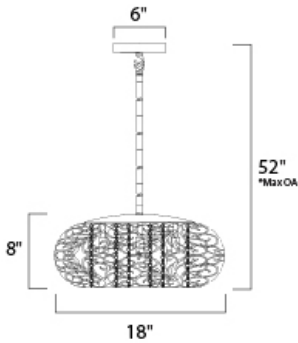

*max overall height of fixture

MEASUREMENTS

- DIMENSION : 18" L x 18" W x 8" H
- MAX OAH : 52" OAH
- CANOPY : 6" W x 0.75" H x 6" L
- HANGING WEIGHT : 9.83 lb

LAMPING

- INPUT VOLTAGE : 120V
- LUMENS : 5,250 Rated
- BULB : 7 x 40W Xenon G9 , 280W Total
- BULB INCLUDED : (Included)
- DIMMABLE : Yes
- COLOR_TEMP : 2900K