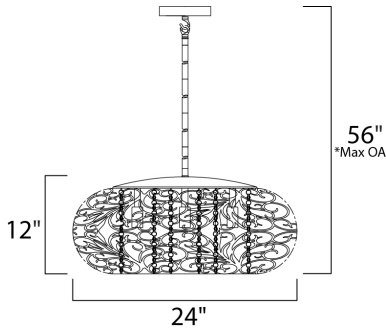

\*max overall height

**MEASUREMENTS**

DIMENSION : 24" L x 24" W x 12" H  
 MAX OAH : 56" OAH  
 CANOPY : 6" W x 0.75" H x 6" L  
 HANGING WEIGHT : 15.75 lb

**LAMPING**

INPUT VOLTAGE : 120V  
 LUMENS : 6,750 Rated  
 BULB : 9 x 3W LED G9 , 27W Total  
 BULB INCLUDED : (Included)  
 DIMMABLE : Yes  
 COLOR\_TEMP : 3000K