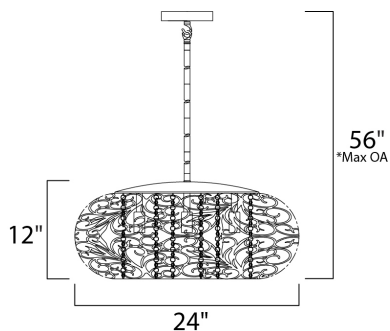

*max overall height

MEASUREMENTS

DIMENSION : 24" L x 24" W x 12" H
 MAX OAH : 56" OAH
 CANOPY : 6" W x 0.75" H x 6" L
 HANGING WEIGHT : 15.75 lb

LAMPING

INPUT VOLTAGE : 120V
 LUMENS : 6,750 Rated
 BULB : 9 x 40W Xenon G9 , 360W Total
 BULB INCLUDED : (Included)
 DIMMABLE : Yes
 COLOR_TEMP : 2900K