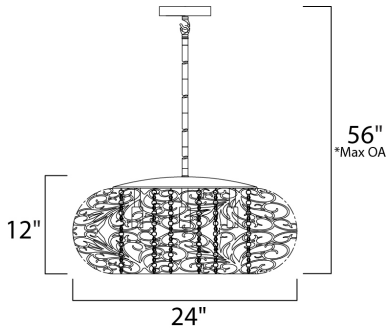

*max overall height

MEASUREMENTS

- DIMENSION : 24" L x 24" W x 12" H
- MAX OAH : 56" OAH
- CANOPY : 6" W x 0.75" H x 6" L
- HANGING WEIGHT : 15.75 lb

LAMPING

- INPUT VOLTAGE : 120V
- LUMENS : 6,750 Rated
- BULB : 9 x 3W LED G9 , 27W Total
- BULB INCLUDED : (Included)
- DIMMABLE : Yes
- COLOR_TEMP : 3000K