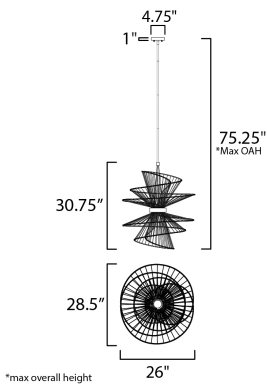

PRODUCT DESCRIPTION

A geometrical marvel of design and craft, the Zeta collection's abstract form seemingly twirls as if in movement. An elusive orb of clear glass casts light both up and downward through indelicate steel spindles in your choice of Natural Aged Brass, Matte Black or Matte White creating a remarkable filigree of light. Available in multiple sizes of pendants, a ceiling mount, and an ADA wall sconce, this collection of products serve as the ultimate focal point of a room.

MEASUREMENTS

DIMENSION : 28.5" L x 26" W x 30.75" H
 MAX OAH : 156" OAH
 CANOPY : 4.75" W x 1" H x 4.75" L
 HANGING WEIGHT : 13.2 lb

LAMPING

INPUT VOLTAGE : 120V
 LUMENS : 1,600 Rated (1,200 Del.)
 BULB : 2 x 8W LED LED , 16W Total
 BULB INCLUDED : (Integrated)
 DIMMABLE : ELV or Triac CL
 CRI : 90 CRI
 COLOR_TEMP : 3000K

FINISHES OPTION

-  Black (BK)
-  Matte White (MW)
-  Natural Aged Brass (NAB)

MATERIAL

Steel + Aluminum

RATINGS

cETLus
 Damp Location

ADDITIONAL

SLOPE: 30
 RATED LIFE 50000 Hours
 OPERATING TEMPERATURE:
 -20°C (-4°F), 40°C (104°F)