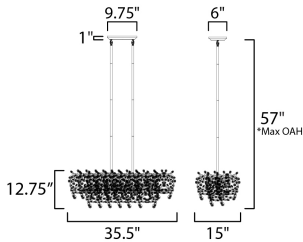

\*max overall height

**MEASUREMENTS**

DIMENSION : 35.5" L x 15" W x 12.75" H  
 MAX OAH : 57" OAH  
 CANOPY : 6" W x 1" H x 10" L  
 HANGING WEIGHT : 16.5 lb

**LAMPING**

INPUT VOLTAGE : 120V  
 LUMENS : 3,500 Rated  
 BULB : 7 x 4W LED G9 , 28W Total  
 BULB INCLUDED : (Included)  
 DIMMABLE : Yes  
 COLOR\_TEMP : 3000K