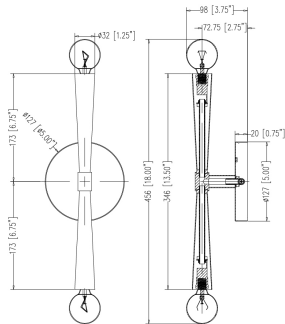

PRODUCT DESCRIPTION

Civic styling using straight rectilinear channels radiating from a central connector. The light sources flare out both up and down with tapered candle covers creating a form evocative of a classic torch. Available in matte Black, Satin Brass, and Satin Nickel, this is a transitional look suited to a variety of architectural stylings.

MEASUREMENTS

DIMENSION : 5" W x 13.5" H x 3.75" Ext
 MAX OAH : 5" W x 5" H
 HANGING WEIGHT : 1.76 lb

LAMPING

INPUT VOLTAGE : 120V
 BULB : 2 x 60W Incandescent E12 Medium , 120W Total
 BULB INCLUDED : (Not Included)
 DIMMABLE : Triac or ELV (Phase Dim)
 LIGHTING_DIRECTION : Omni

FINISHES OPTION

-  Black (BK)
-  Satin Brass (SBR)
-  Satin Nickel (SN)

MATERIAL

Steel

RATINGS

cULus
 Damp Location
 ADA

ADDITIONAL

INSTALL UP/DOWN: All
 OPERATING TEMPERATURE:
 -20°C (-4°F), 40°C (104°F)