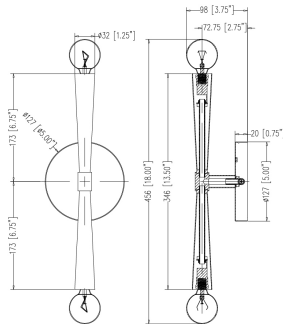

PRODUCT DESCRIPTION

Civic styling using straight rectilinear channels radiating from a central connector. The light sources flare out both up and down with tapered candle covers creating a form evocative of a classic torch. Available in matte Black, Satin Brass, and Satin Nickel, this is a transitional look suited to a variety of architectural stylings.

MEASUREMENTS

DIMENSION : 5" W x 13.5" H x 3.75" Ext
 MAX OAH : 5" W x 5" H
 HANGING WEIGHT : 1.76 lb

LAMPING

INPUT VOLTAGE : 120V
 BULB : 2 x 60W Incandescent E12 Medium , 120W Total
 BULB INCLUDED : (Not Included)
 DIMMABLE : Triac or ELV (Phase Dim)
 LIGHTING_DIRECTION : Omni

FINISHES OPTION

-  Black (BK)
-  Satin Brass (SBR)
-  Satin Nickel (SN)

MATERIAL

Steel

RATINGS

cULus
 Damp Location
 ADA

ADDITIONAL

INSTALL UP/DOWN: All
 OPERATING TEMPERATURE:
 -20°C (-4°F), 40°C (104°F)