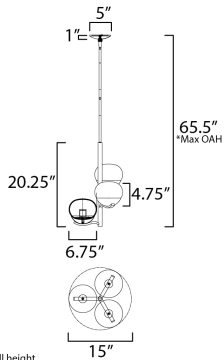

ADDITIONAL

SLOPE: 30
OPERATING TEMPERATURE:
-20°C (-4°F), 40°C (104°F)

MEASUREMENTS

DIMENSION : 15" W x 20.25" H
MAX OAH : 65.5" OAH
CANOPY : 5" W x 1" H x 5" L
HANGING WEIGHT : 5 lb

LAMPING

INPUT VOLTAGE : 120V
BULB : 3 x 60W Incandescent G16.5 , 180W Total
BULB INCLUDED : (Not Included)
DIMMABLE :