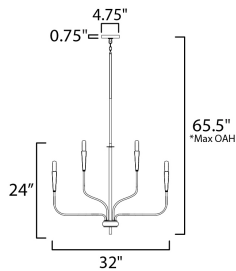

**PRODUCT DESCRIPTION**

A simple candle style chandelier is given a modern edge with tall tapered candle covers that sit at the ends of curved arms without a bobèche beneath them. Available in Satin Brass or Matte Black, the collection compliments many architectural interiors and allows for creative styling through the selection of lamp type. Pair with our T6 lamp for more modern, industrial flair or classic candelabra for a clean, transitional look. This series provides a convenient new take on the candle chandelier with subtle and unique design details.

**MEASUREMENTS**

DIMENSION : 32" L x 32" W x 24" H  
 MAX OAH : 80" OAH  
 CANOPY : 4.75" W x 0.75" H x 4.75" L  
 HANGING WEIGHT : 6.65 lb

**LAMPING**

INPUT VOLTAGE : 120V  
 BULB : 9 x 60W Incandescent E12 Candelabra , 540W Total  
 BULB INCLUDED : (Not Included)  
 DIMMABLE :

\*max overall height

**FINISHES OPTION**

- Black (BK)
- Satin Brass (SBR)

**MATERIAL**

Steel

**RATINGS**

Dry Location

**ADDITIONAL**