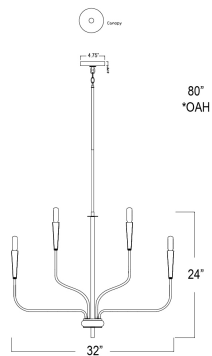

PRODUCT DESCRIPTION

A simple candle style chandelier is given a modern edge with tall tapered candle covers that sit at the ends of curved arms without a bobèche beneath them. Available in Satin Brass or Matte Black, the collection compliments many architectural interiors and allows for creative styling through the selection of lamp type. Pair with our T6 lamp for more modern, industrial flair or classic candelabra for a clean, transitional look. This series provides a convenient new take on the candle chandelier with subtle and unique design details.

FINISHES OPTION

-  Black (BK)
-  Satin Brass (SBR)
-  Satin Nickel (SN)

MATERIAL

Steel

RATINGS

Dry Location

ADDITIONAL

OPERATING TEMPERATURE:
-20°C (-4°F), 40°C (104°F)

MEASUREMENTS

- DIMENSION : 32" L x 32" W x 24" H
- MAX OAH : 80" OAH
- CANOPY : 4.75" W x 0.75" H x 4.75" L
- HANGING WEIGHT : 6.65 lb

LAMPING

- INPUT VOLTAGE : 120V
- BULB : 9 x 60W Incandescent E12 Candelabra , 540W Total
- BULB INCLUDED : (Not Included)