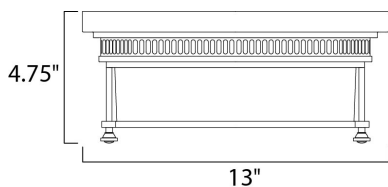

MEASUREMENTS

DIMENSION : 13" L x 13" W x 4.75" H

HANGING WEIGHT : 5.5 lb

LAMPING

INPUT VOLTAGE : 120V

BULB : 2 x 60W Incandescent E26 Medium , 120W Total

BULB INCLUDED : (Not Included)

DIMMABLE : Yes