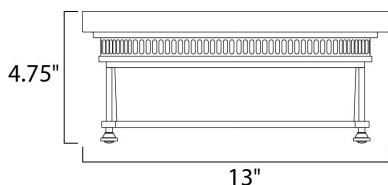

**MEASUREMENTS**

DIMENSION : 13" L x 13" W x 4.75" H

HANGING WEIGHT : 5.5 lb

**LAMPING**

INPUT VOLTAGE : 120V

BULB : 2 x 60W Incandescent E26 Medium , 120W Total

BULB INCLUDED : (Not Included)

DIMMABLE : Yes