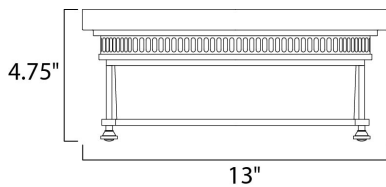

MEASUREMENTS

DIMENSION : 13" L x 13" W x 4.75" H
 HANGING WEIGHT : 5.5 lb

LAMPING

INPUT VOLTAGE : 120V
 BULB : 2 x 60W Incandescent E26 Medium , 120W Total
 BULB INCLUDED : (Not Included)
 DIMMABLE : Yes