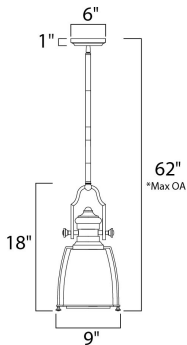

*max overall height

MEASUREMENTS

DIMENSION : 9" L x 9" W x 18" H
 MAX OAH : 62" OAH
 CANOPY : 6" W x 1" H x 6" L
 HANGING WEIGHT : 6.6 lb

LAMPING

INPUT VOLTAGE : 120V
 BULB : 1 x 60W Incandescent E26 Medium , 60W Total
 BULB INCLUDED : (Not Included)
 DIMMABLE : Yes