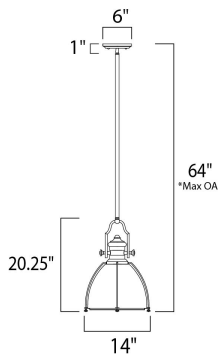

\*max overall height

**MEASUREMENTS**

DIMENSION : 14" L x 14" W x 20.25" H  
 MAX OAH : 64" OAH  
 CANOPY : 6" W x 1" H x 6" L  
 HANGING WEIGHT : 9.9 lb

**LAMPING**

INPUT VOLTAGE : 120V  
 BULB : 1 x 60W Incandescent E26 Medium , 60W Total  
 BULB INCLUDED : (Not Included)  
 DIMMABLE : Yes