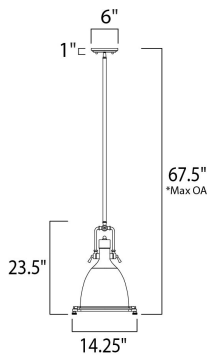

*max overall height

MEASUREMENTS

DIMENSION : 14.25" L x 14.25" W x 23.5" H
 MAX OAH : 67.5" OAH
 CANOPY : 6" W x 1" H x 6" L
 HANGING WEIGHT : 9.46 lb

LAMPING

INPUT VOLTAGE : 120V
 BULB : 1 x 60W Incandescent E26 Medium , 60W Total
 BULB INCLUDED : (Not Included)
 DIMMABLE :