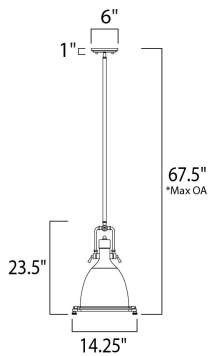

\*max overall height

**MEASUREMENTS**

DIMENSION : 14.25" L x 14.25" W x 23.5" H  
 MAX OAH : 67.5" OAH  
 CANOPY : 6" W x 1" H x 6" L  
 HANGING WEIGHT : 9.46 lb

**LAMPING**

INPUT VOLTAGE : 120V  
 BULB : 1 x 60W Incandescent E26 Medium , 60W Total  
 BULB INCLUDED : (Not Included)  
 DIMMABLE : Yes