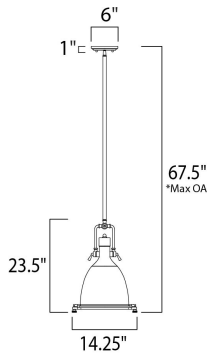

\*max overall height

**MEASUREMENTS**

DIMENSION : 14.25" L x 14.25" W x 23.5" H  
 MAX OAH : 67.5" OAH  
 CANOPY : 6" W x 1" H x 6" L  
 HANGING WEIGHT : 9.46 lb

**LAMPING**

INPUT VOLTAGE : 120V  
 BULB : 1 x 60W Incandescent E26 Medium , 60W Total  
 BULB INCLUDED : (Not Included)  
 DIMMABLE : Yes